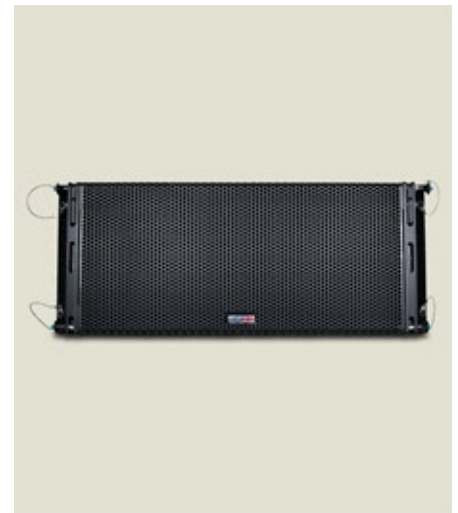

Features

- Central Hang rigging system for quick set-up
- 1.4" Exit Compression, 110 W HF transducer
- 55 Hz Low Frequency response for full range performance
- 20 degree vertical coverage per enclosure
- 8-ohms passive / 16 ohms Bi-amp Switch
- Optional Weatherproof Covers & Flight Cases

Products in the Series

- Delta 910

The Delta 910 is a 2-way, full range line array cabinet containing 2x 10" Low Frequency drivers and 1 x CDX14-3030 1.4" exit compression driver. The system can be used as main PA system with a maximum of 16 cabinets per array. The Delta 910 Line Arrays are constructed of all Birch plywood and are Bi-amp / Passive switchable.

General Specifications

Enclosure	Marine Birchwood Cabinet, Premium Grade
Grill	Powder-coated durable grill with acoustically transparent foam
Finish	British Acoustics' Signature Brown Finish
Mounting System	3-point Central Hang Rigging System
Height	11.5"
Width	25.5"
Depth	19"
Weight	36 Kgs