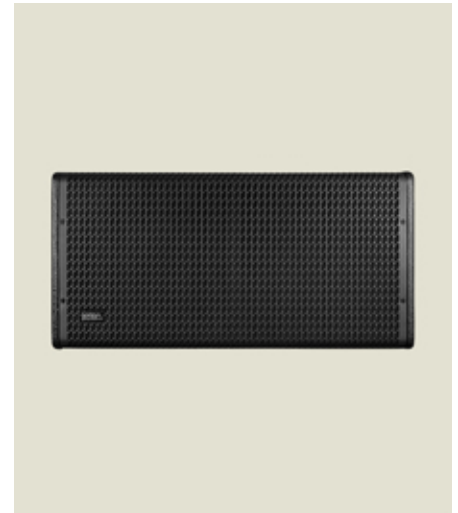

Our range of installation subwoofers, self powered by a tri-amp module having twin satellite output channels for compact installations where rack space comes at a premium. The powerful and extended low frequency response with immense headroom, low port compression and optimized enclosure design delivers a tight and accurate bass response.

General Specifications

Enclosure	Layered Dense Wood Cabinet
Grill	Powder coated durable grill with acoustically Transparent foam
Finish	British Acoustics' Signature Brown Finish
Mounting System	Integrated Handles for easy transport, Threaded Pole Mounting Socket
Height	22.6"
Width	20"
Depth	15.3"
Weight	4.2 Kgs