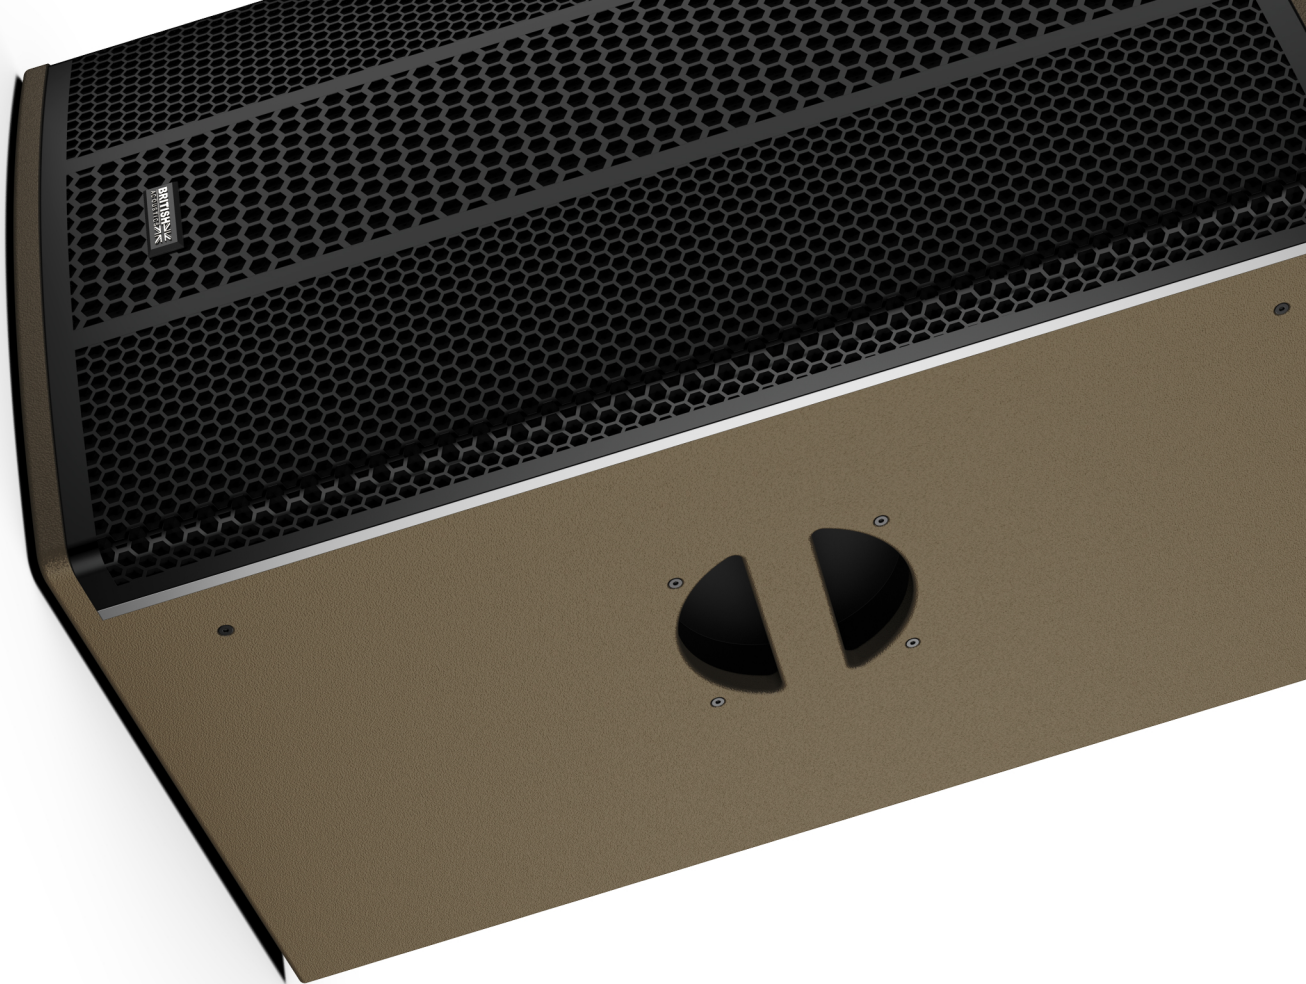

ACOUSTICAL SPECIFICATIONS

- Freq. Response (-3 dB) : 55 Hz - 20 kHz
- Freq. Range (-10 dB) : 40 Hz - 20 kHz
- Rated Power : 600W, 2400W Peak
- H Dispersion : 90° (-6 dB)
- V Dispersion : 50° (-6 dB)
- User Rotatable Horns
- Crossover : .2 kHz or Bi-amplified
- Nominal Impedance : 8 Ω
- Max Output: Cont 128 dB, Peak 134 dB
- 2 x Speak-On Sockets, Input & Thru

SYSTEM SPECIFICATIONS

- Recommended Subwoofers : See Systems Chart for compatible subwoofers
- Recommended System Control : Delta Drive DSP Control Systems
- Recommended Amplifiers : See Amplifier load calculation chart

LF TRANSDUCER

- 15" Low Frequency Driver
- 550W, 2200W Peak
- 3" Copper Voice Coil - Ferrite Magnet

- Enhanced Airflow Path for minimal power
- Aluminum Demodulation Ring for reduced distortion

HF TRANSDUCER

- 1.4" Exit HF Compression Driver
- 50W, 200W Peak
- 2.5" Voice Coil - Ferrite Magnet
- Alpha Contour Waveguide ensuring consistent coverage

HOUSING

- Marine Birchply Enclosure
- Granular Scratch Free Polyurea Paint
- Perforated Black, Pressed Steel Grills
- Integrated Handles on Either Side
- Includes a set of round bottom feet for secure and stable stacking
- Sloped Input Plates
- M10 Flying inserts
- Installation brackets : Alpha Throne (H), Alpha Throne (V), Alpha Yoke B410

AESTHETIC SPECIFICATIONS

- British Acoustics Signature Umber Brown

Tone

- Blue Decals on Grills for better Aesthetics
- Available in a RAL code of your choice (24 nos, minimum)

IP SPECIFICATIONS

- WR Version : IP 54 - Offers greater resistance against dust & water

OPERATING PARAMETERS

- Operating positions: Can be deployed horizontally or vertically with the correct installation brackets or can be used as a monitor
- Maximum permitted ambient temperature (Ta max) 55° C (124° F)
- Minimum permitted ambient temperature (Ta min): -20° C (-4° F)

OPTIONAL ACCESSORIES

- See system chart for the System Accessories

SIZE

- Product: 685 x 444 x 368 mm (H x W x D)
- Product: 27 x 17.5 x 14.5 inch (H x W x D)
- Packed individually

WEIGHT

- Net : 24.19 Kgs
- Net : 53.3 Lbs

SHIPPING INFORMATION

- Carton Size
  760 x 519 x 443 mm (H x W x D)
  29.9 x 20.4 x 17.4 inch (H x W x D)
- Gross Weight : 25.3 Kgs / 55.78 Lbs
- Packed : Individually

PRODUCT INFORMATION

- Model No : Alpha Source 415 WR
- Series 4
- Tags : 15" WR Series Performance Installation Speaker