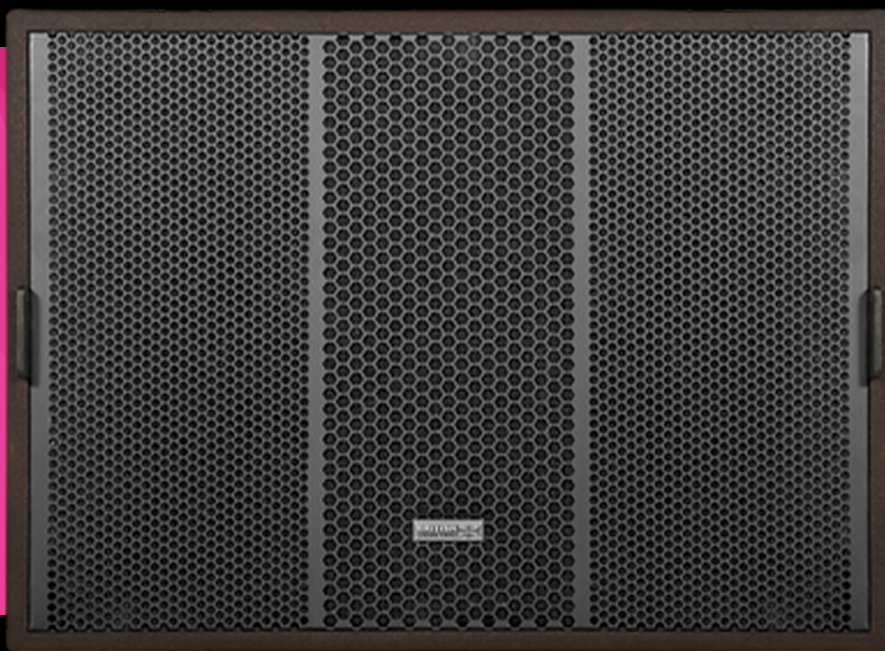

AURA SUB 315S

15" COMPACT INSTALLATION SUBWOOFER

AURA SUB 315S INSTALLATION SUBWOOFER

The Aura Sub 315S is a 15" compact installation subwoofer engineered to deliver precise and powerful low-frequency extension. With a peak output of 135 dB and a frequency response reaching as low as 36 Hz, this subwoofer provides robust and dynamic bass suitable for demanding professional applications such as live performances, installations, and sound reinforcement. Its aluminum demodulating ring and optimized air paths ensure minimal distortion and power compression, offering consistent performance even at high output levels.

Built with durability and versatility in mind, the Aura Sub 315S features a marine birchply enclosure finished with scratch-resistant polyurea paint and reinforced with perforated steel grills. Integrated handles, M10 flying inserts, and stable stacking feet allow for seamless deployment in various configurations, whether used horizontally, vertically, or in a stacked setup. Designed with British Acoustics' signature umber brown tone and customizable RAL options, the Aura Sub 315S delivers not only exceptional performance but also aesthetic versatility, making it a reliable choice for professional sound systems.