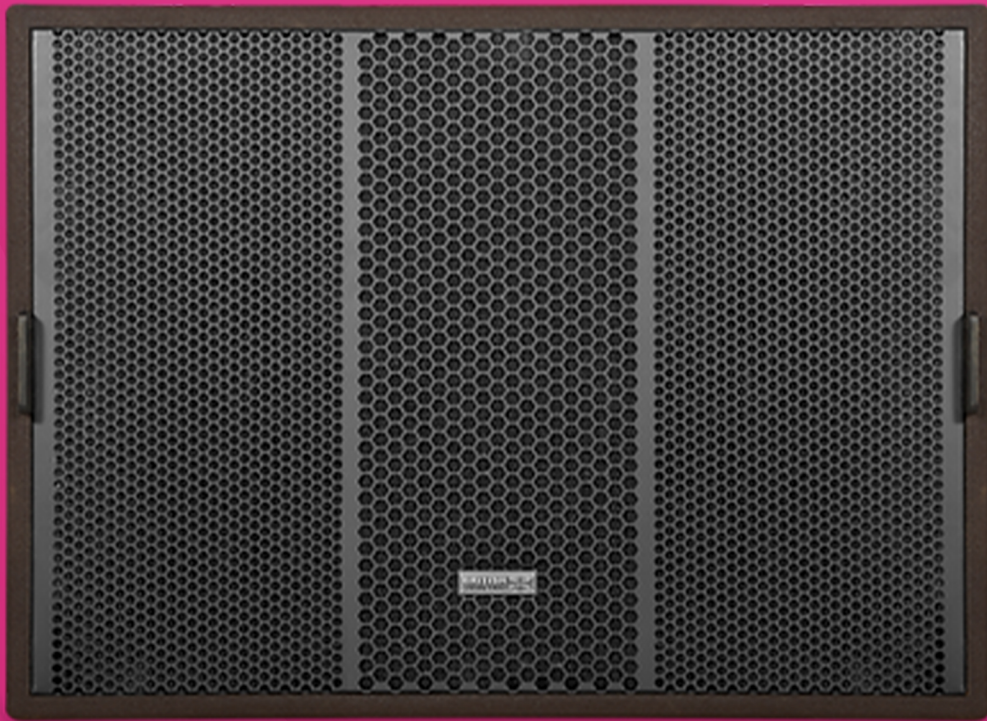

AURA SUB 315S

15" COMPACT INSTALLATION SUBWOOFER

AURA SUB 315S INSTALLATION SUBWOOFER

The Aura Sub 315S is a 15" compact installation subwoofer engineered to deliver precise and powerful low-frequency extension. With a peak output of 135 dB and a frequency response reaching as low as 36 Hz, this subwoofer provides robust and dynamic bass suitable for demanding professional applications such as live performances, installations, and sound reinforcement. Its aluminum demodulating ring and optimized air paths ensure minimal distortion and power compression, offering consistent performance even at high output levels.

Built with durability and versatility in mind, the Aura Sub 315S features a marine birchply enclosure finished with scratch-resistant polyurea paint and reinforced with perforated steel grills. Integrated handles, M10 flying inserts, and stable stacking feet allow for seamless deployment in various configurations, whether used horizontally, vertically, or in a stacked setup. Designed with British Acoustics' signature umber brown tone and customizable RAL options, the Aura Sub 315S delivers not only exceptional performance but also aesthetic versatility, making it a reliable choice for professional sound systems.