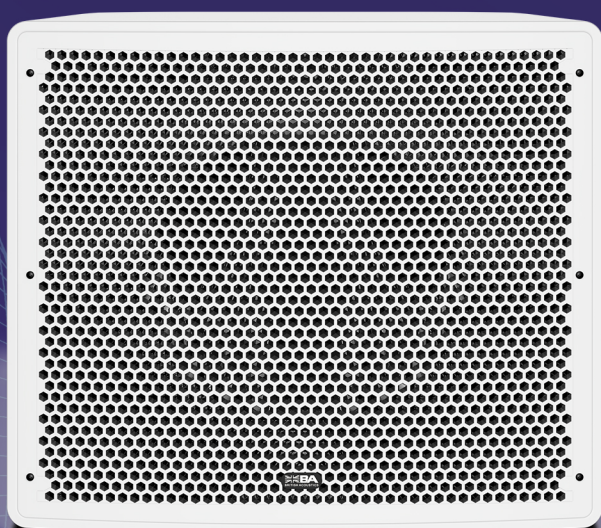

ONYX 212 S

12" OUTDOOR SUBWOOFER - IP 67

 **BA**
BRITISH ACOUSTICS

ONYX 212 S OUTDOOR SUBWOOFER

The Onyx 212 S is a high-performance subwoofer designed to deliver deep, impactful bass for both indoor and outdoor audio applications. Engineered for exceptional low-frequency output, it is ideal for enhancing sound systems in commercial, hospitality, and public spaces. Its robust 12" driver ensures powerful bass response, making it perfect for installations requiring immersive audio experiences, such as live events, restaurants, and entertainment venues.

Built for durability, the Onyx 212 S features a die-cast, coated aluminum enclosure with a sleek matte black finish, offering superior resistance to environmental factors. Enhanced with Onyx Terra-Coating, it is designed to withstand weathering and wear, while its fully sealed construction ensures long-term reliability in challenging conditions. With IP42 protection, it is resistant to water and dust ingress, making it suitable for humid, dusty, or high-traffic environments. Designed with ease of use in mind, the Onyx 212 S includes concealed wiring for a clean, professional look and built-in wall brackets for quick and secure installation. Combining rugged durability, modern aesthetics, and powerful bass performance, it is the ideal solution for creating dynamic, low-frequency audio in a variety of settings, including retail outlets, offices, and entertainment spaces.

ACOUSTICAL SPECIFICATIONS

- Freq. Response (-3 dB) : 70 Hz - 120 Hz
- Freq. Range (-10 dB) : 54 Hz - 120 Hz
- Rated Power : 400W AES, 1600W Peak
- Omnidirectional coverage
- Crossover : Built-in Low Pass Filter
- Nominal Impedance : 8 Ω
- Max Output : Cont 117 dB, Peak 123 dB
- Shielded Screw Terminals