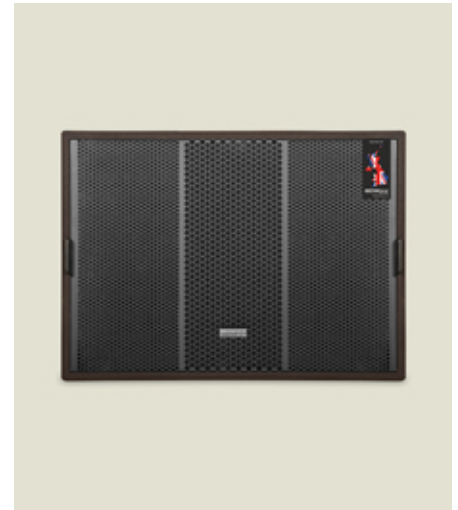

- Custom British Acoustics Transducers
- Preset Library available
- Low-resonance build structure
- Engineered ports for reduced turbulence
- Durable construction with scratch resistant textured paint finish
- Scratch resistant signature brown paint finish
- Stackable Feet

Products in the Series

- Alpha 428 RS
- Alpha 418 RS

Dust, Splash & UV-resistant .Built with our signature Ultra-low distortion woofer.Allows systems designers to add LF extensions to outdoor installations .Double dura-coated grille for costal use .Sealed terminals to enhance durability"

General Specifications

Enclosure	Marine Birchwood Cabinet, Premium Grade
Grill	Perforated Stainless Steel Grill backed by acoustically transparent foam over a stainless steel mesh
Finish	British Acoustics' Signature Brown Finish
Mounting System	Integrated Handles - M-10 insertion points
Height	20.9"
Width	25.8"
Depth	30.4"
Weight	50.3 Kgs